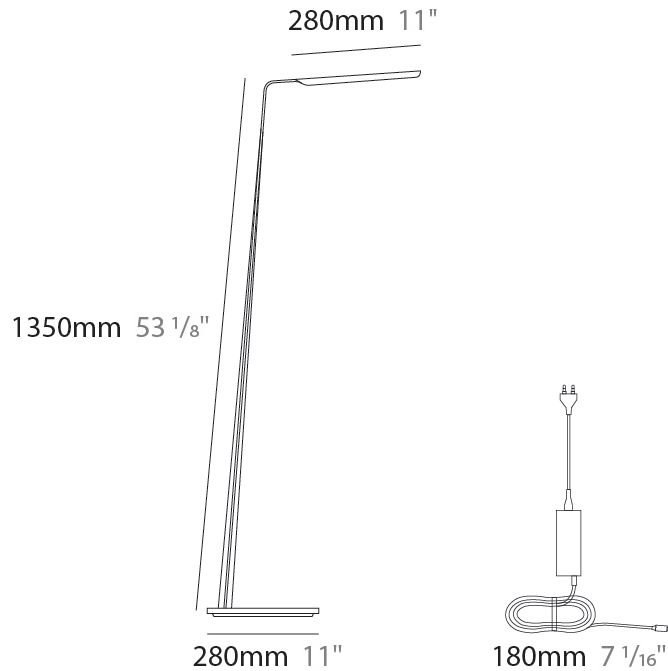

PROJECT
TYPE
SPECIFIER
QUANTITY
DATE

SWAN PORTABLE

D74009- -

base number   Color   Finish
Temperature   Options

1. To build a product code in our configurator select the specify button on the base model # product page
2. To build a manual product code on this datasheet choose from the options listed below in blue font and add the suffix to the base model #

GENERAL

Series: Swan
Brand: Tunto
Division: Design
Mounting Type: Portable
Mounting Location: Floor
Subcategory: Floor

PHYSICAL

Shape: Abstract
Length (mm): 390
Length (in): 15 ³/₈
Height (mm): 1350
Height (in): 53 ¹/₈
Light Distribution: Direct
Fixture Finish: WAL / ASH / OAK / BLK / WHI
Holder Finish: White
Fixture Material: Wood
Cable Details: 180mm / 70.87" cord and plug

ELECTRICAL

Lamp Type: LED
Input Wattage (W): 14
Dimming: Touch Dimming
Driver Location: Inline Transformer Plug
Input Voltage (V): 120

LED

Color Temperature (°K): 2700 / 3000
Max. Delivered Lumen (lm): 660 - 1090
CRI: >93 CRI
Lamp Life (hrs): 50000

OPTICAL

RATINGS AND CERTIFICATIONS

Certified By: Certified for North American Standards
IP rating: IP20