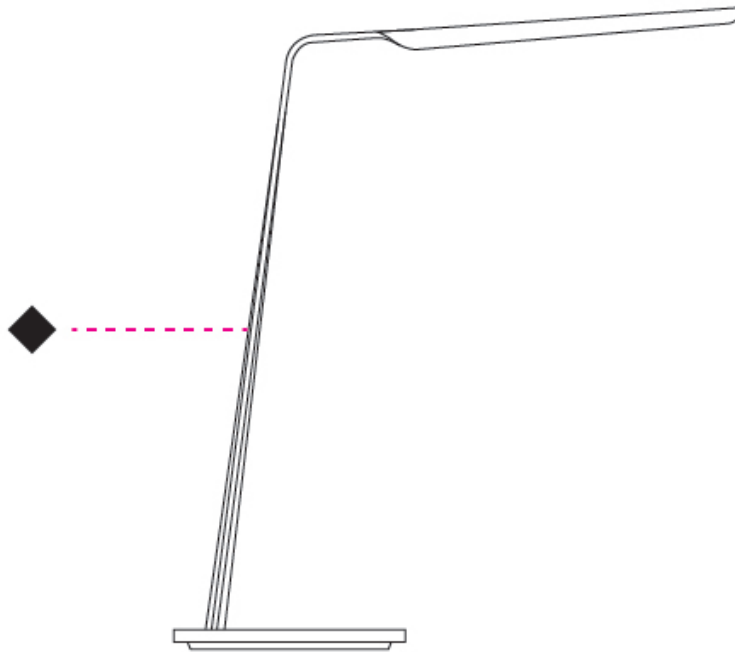

SWAN PORTABLE

D74007-

PROJECT

TYPE

SPECIFIER

QUANTITY

DATE

D