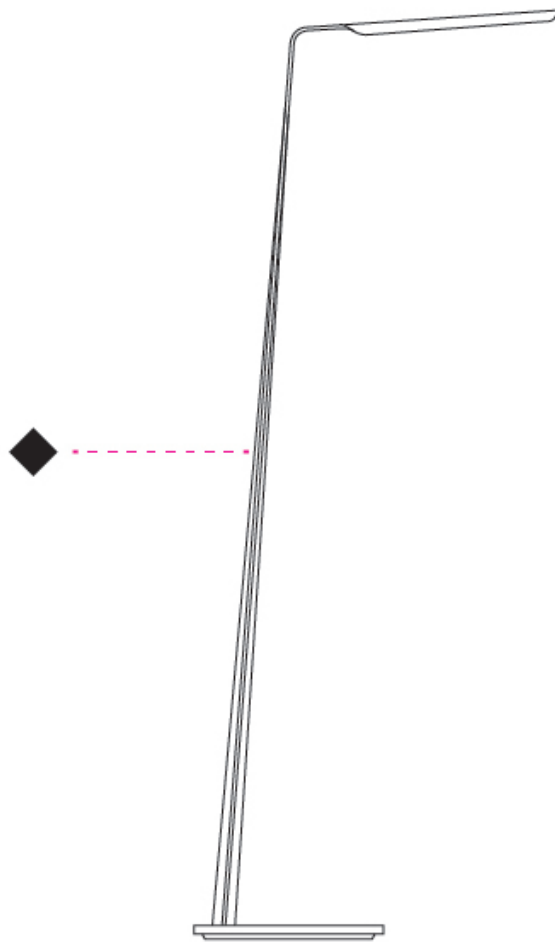

SWAN PORTABLE

D74009-

PROJECT	_____
TYPE	_____
SPECIFIER	_____
QUANTITY	_____
DATE	_____

D