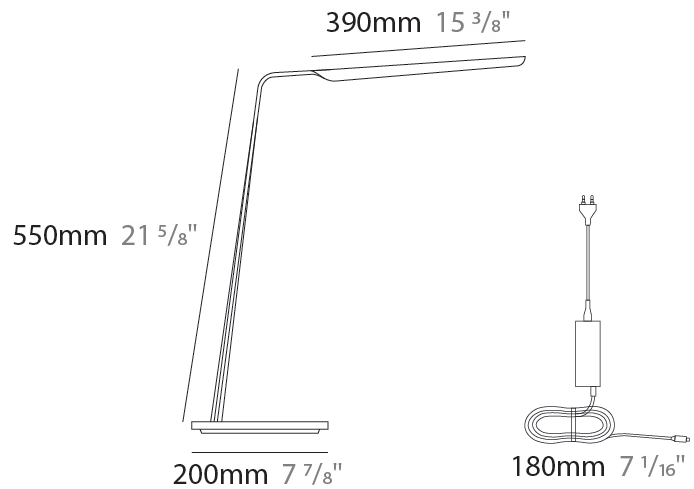

SWAN PORTABLE

D74008- -

base number
Color   Finish
Temperature   Options

1. To build a product code in our configurator select the specify button on the base model # product page
2. To build a manual product code on this datasheet choose from the options listed below in blue font and add the suffix to the base model #

GENERAL

Series: Swan
Brand: Tunto
Division: Design
Mounting Type: Portable
Mounting Location: Table
Subcategory: Table

PHYSICAL

Shape: Abstract
Length (mm): 390
Length (in): 15 ³/₈
Height (mm): 550
Height (in): 21 ⁵/₈
Light Distribution: Direct
Fixture Finish: [WAL / ASH / OAK / BLK / WHI](#)
Fixture Material: Wood
Cable Details: 180mm / 70.87" cord and plug

ELECTRICAL

Lamp Type: LED
Input Wattage (W): 20
Dimming: Touch Dimming
Driver Location: Inline Transformer Plug
Input Voltage (V): 120

LED

Color Temperature (°K): [2700 / 3000](#)
Max. Delivered Lumen (lm): 660 - 1090
CRI: >93 CRI
Lamp Life (hrs): 50000

OPTICAL

RATINGS AND CERTIFICATIONS

Certified By: Certified for North American Standards
IP rating: IP20

PROJECT
TYPE
SPECIFIER
QUANTITY
DATE