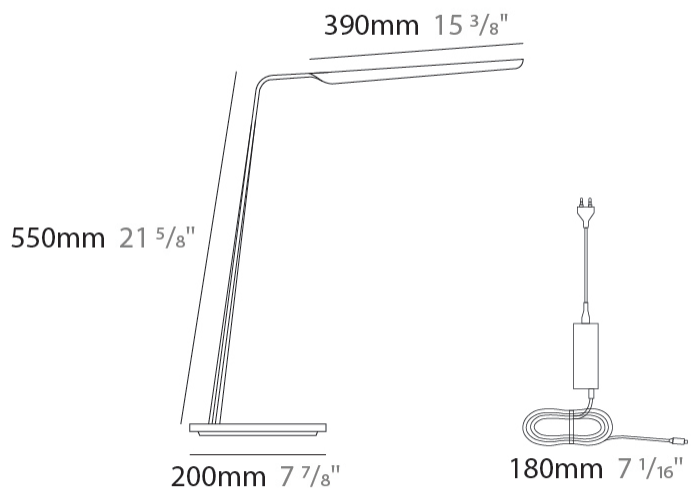

PROJECT	_____
TYPE	_____
SPECIFIER	_____
QUANTITY	_____
DATE	_____

SWAN PORTABLE

D74007- _____

base number   Color   Finish
                          Temperature   Options

1. To build a product code in our configurator select the specify button on the base model # product page
2. To build a manual product code on this datasheet choose from the options listed below in blue font and add the suffix to the base model #

GENERAL

Series: Swan
Brand: Tunto
Division: Design
Mounting Type: Portable
Mounting Location: Table
Subcategory: Task

PHYSICAL

Shape: Abstract
Length (mm): 390
Length (in): 15 ³/₈
Height (mm): 550
Height (in): 21 ⁵/₈
Light Distribution: Indirect
Fixture Finish: [WAL / OAK / BLK / WHI](#)
Holder Finish: White
Fixture Material: Wood

ELECTRICAL

Lamp Type: LED
Input Wattage (W): 14
Dimming: Touch Dimming
Driver Location: Inline Transformer Plug
Input Voltage (V): 120

LED

Color Temperature (°K): [2700 / 3000](#)
Max. Delivered Lumen (lm): 660
CRI: >93 CRI
Lamp Life (hrs): 50000

OPTICAL

RATINGS AND CERTIFICATIONS

Certified By: Certified for North American Standards
IP rating: IP20